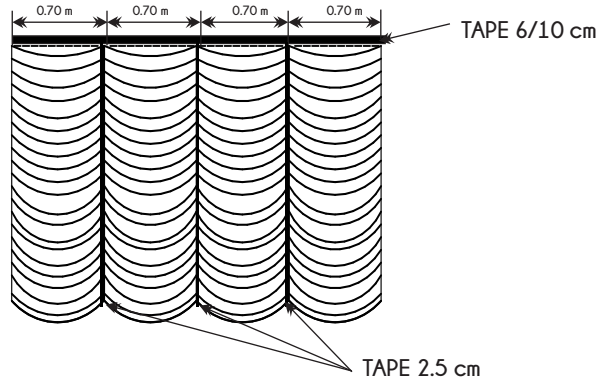

6. MANUFACTURING FOR VENETIAN ROMAN BLIND

TAPE

Barcode for tape	Width of the tape	
135399.0,5	2 cm	1,5€

MANUFACTURING

Barcode for manufacturing	Sewing type	Price/lm
395908.8,5	Manufacturing for venetian roman blind	26€

*The folds can have 0.65 cm - 0.70 cm - 0.75 cm - 0.80 cm, depending of the voile length.