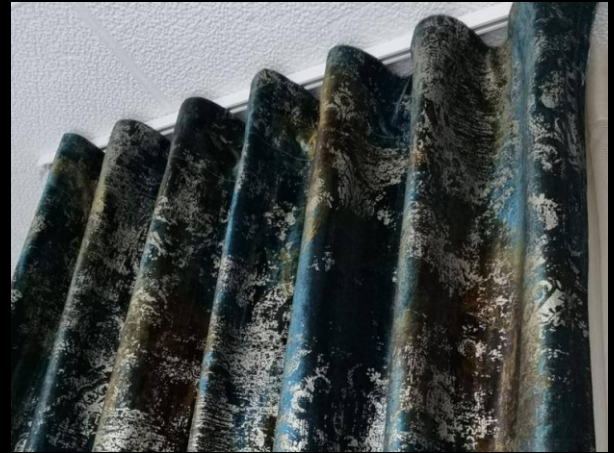

MANUFACTURING for SHEERS and CURTAINS with tape WAVE SYSTEM

Wave system is not electrical
and the maximum length is of 6 lm.

TAPE					MANUFACTURING		
Barcode for tape	Tape colour	Density		Price of system/lm	Barcode for manufacturing	Sewing type	Price/lm
333108.15	clear	x1.8 x2.5	7,5 cm	45 €	398600.7	Manufacturing for Wave system	21 €
The density can be of 1.8 or 2.5. - 1.8 (the hooks repeats from 10 to 10 cm) - 2.5 (the hooks repeats from 15 to 15 cm)							
323246.23	white	x1.8 x2.5	2 cm	69 €	398601.7	Manufacturing for Wave system	21 €
The density can be of 1.8 or 2.5. - 1.8 (the hooks repeats from 10 to 10 cm) - 2.5 (the hooks repeats from 15 to 15 cm)