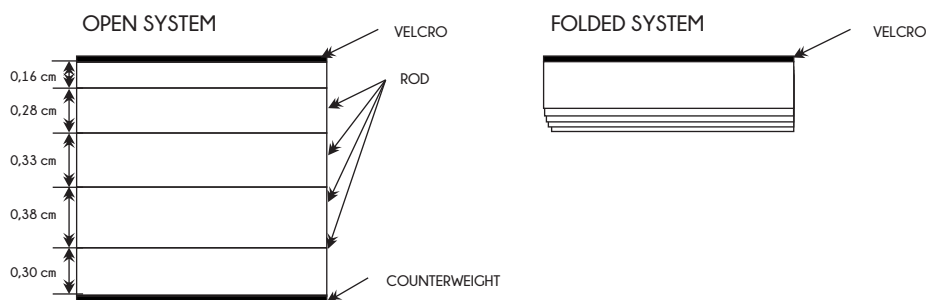

2. MANUFACTURING FOR SIMPLE CLASSIC ROMAN BLIND (with different distance between rods)

TAPE

Barcode for tape	Width of the tape	Price/lm tape
135399.1	2 cm	3€

MANUFACTURING (max. 6 rods)

Barcode for manufacturing	Sewing type	Price/lm fabric
445252.14	Manufacturing for simple classic roman blind with different distance between rods < 2sqm	42€
445269.13	Manufacturing for simple classic roman blind with different distance between rods > 2sqm	39€