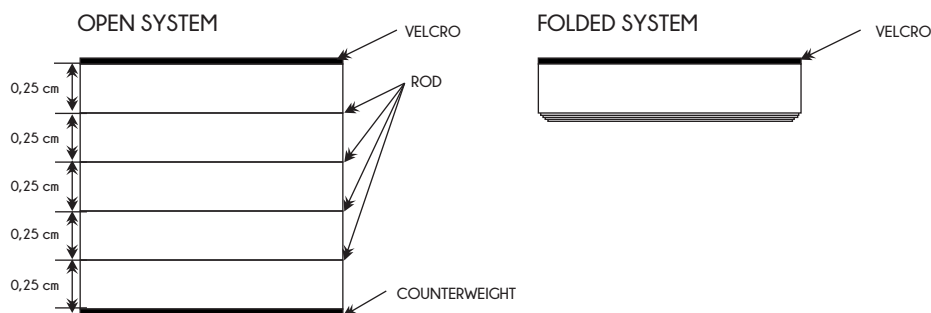

MANUFACTURING FOR SYSTEMS

The tape and the mechanism are not included.

1. MANUFACTURING FOR SIMPLE CLASSIC ROMAN BLIND (equal distance between rods)

TAPE

Barcode for tape	Width of the tape	Price/lm tape
135399.1	2 cm	3€

MANUFACTURING (max. 6 rods)

Barcode for manufacturing	Sewing type	Price/lm fabric
366113.14	Manufacturing for simple classic roman blind with equal distance between rods < 2sqm	42€
366120.13	Manufacturing for simple classic roman blind with equal distance between rods > 2sqm	39€