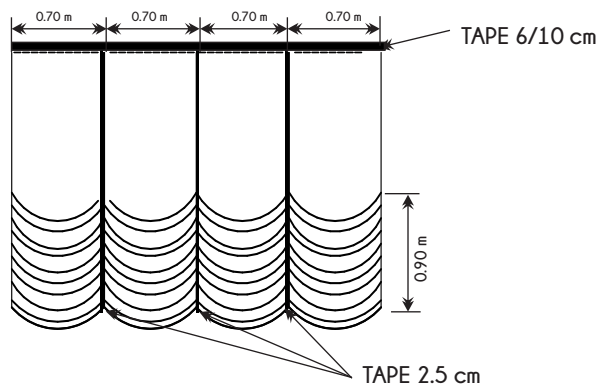

6. MANUFACTURING FOR VENETIAN ROMAN BLIND

TAPE

Barcode for tape	Width of the tape	
135399.0,5	2 cm	1,5€

MANUFACTURING

Barcode for manufacturing	Sewing type	Price/lm
395908.8,5	Manufacturing for venetian roman blind	26€

*The folds can have 0.65 cm - 0.70 cm - 0.75 cm - 0.80 cm, depending of the voile length.

7. MANUFACTURING FOR SEMI-VENETIAN ROMAN BLIND

TAPE

Barcode for tape	Tape colour	Width of the tape	Price/lm
135399.0,5	2 cm	1,5€	