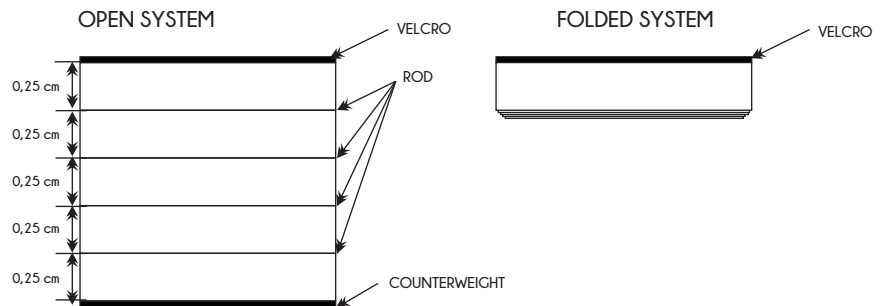

3. MANUFACTURING FOR DOUBLE CLASSIC ROMAN BLIND (equal distance between rods)

TAPE

Barcode for tape	Width of the tape	Price/lm tape
135399.1	2 cm	3€

MANUFACTURING (max. 6 rods)

Barcode for manufacturing	Sewing type	Price/lm fabric
366113.30	Manufacturing for double classic roman blind with equal distance between rods < 2sqm (curtain+curtain/voile+voile, max. 6 rods)	90€
366120.27	Manufacturing for double classic roman blind with equal distance between rods > 2sqm (curtain+curtain/voile+voile, max. 6 rods)	81€

MANUFACTURING FOR SHADES - PARTICULAR CASES FOR SHADES

Barcode for manufacturing	Type of sewing	Price/lm fabric
395939.2	Drot application	6€
395939.7	Doubled, with broder or decorative items	21€
395939.2,8	Curtains with 2 combined fabrics + border 	8,5€