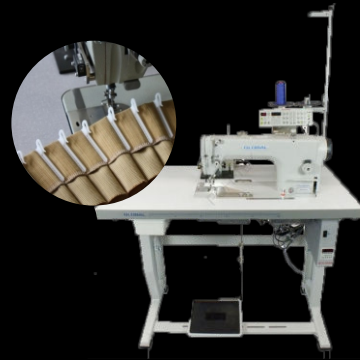

CONCLUSION

Fabrics for sheer + tape + clips = Custom made sheer

+

+

MANUFACTURING for SHEERS and CURTAINS “FLAMANDE” pleats

- with plastic clips sewn by tape
- height adjustable clips

TAPE/CLIPS				
Barcode for tape	Tape colour	Density	Width of the tape	Price/lm tape
224222. <u>1</u>	white	x2,3	10 cm	3 €
224222. <u>1</u>	white	x2,8	10 cm	3 €
224222. <u>1,1</u>	white	x3,5	10 cm	4 €
Accessories				Price/pc
224222. <u>0,8</u>	Height adjustable clip 7,5 cm			3 €
224222. <u>0,8</u>	Height adjustable clip 9.5 cm			3 €