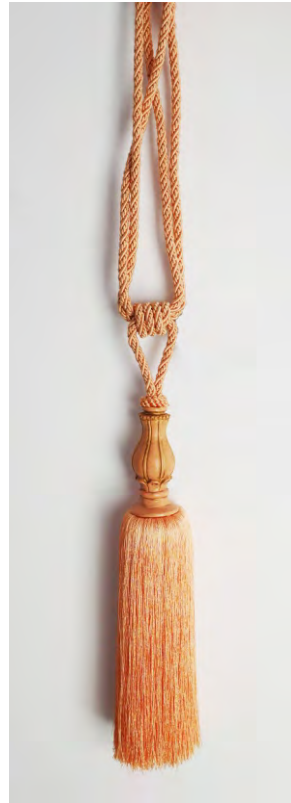

TASSEL

Price: 18€/pc

Length: 80 cm

Composition: 20 % co, 50% pes, 30% vis

454544.9

TASSEL

Price: 18€/pc

Length: 80 cm

Composition: 20 % co, 50% pes, 30% vis

454551.9

TASSEL

Price: 18€/pc

Length: 80 cm

Composition: 20 % co, 50% pes,
30% vis

454575.9

TASSEL