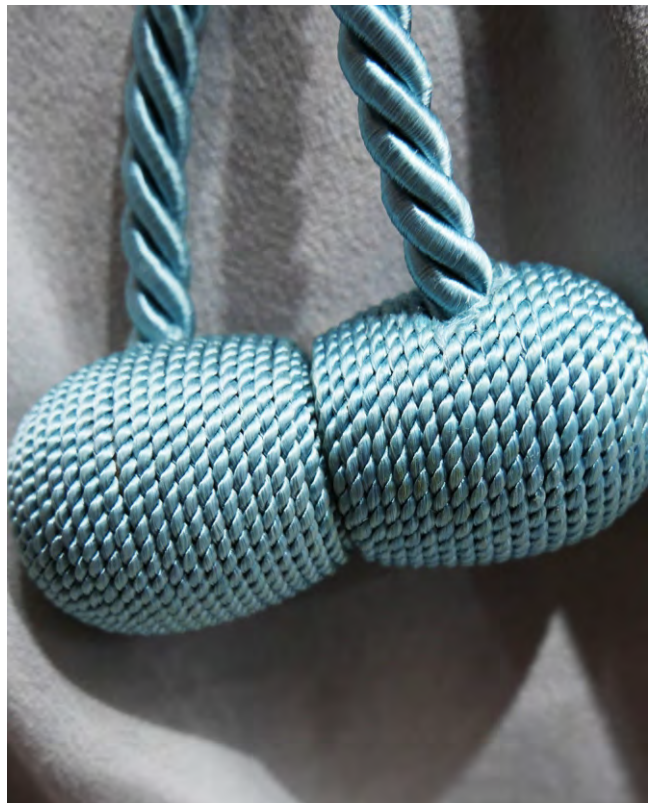

454629.03

TASSEL

Price: 9€/pc

Length: 62 cm

Composition: 50% vis, 30% co,
20% plum wood

454643.03

TIEBACK

Price: 10€/pc