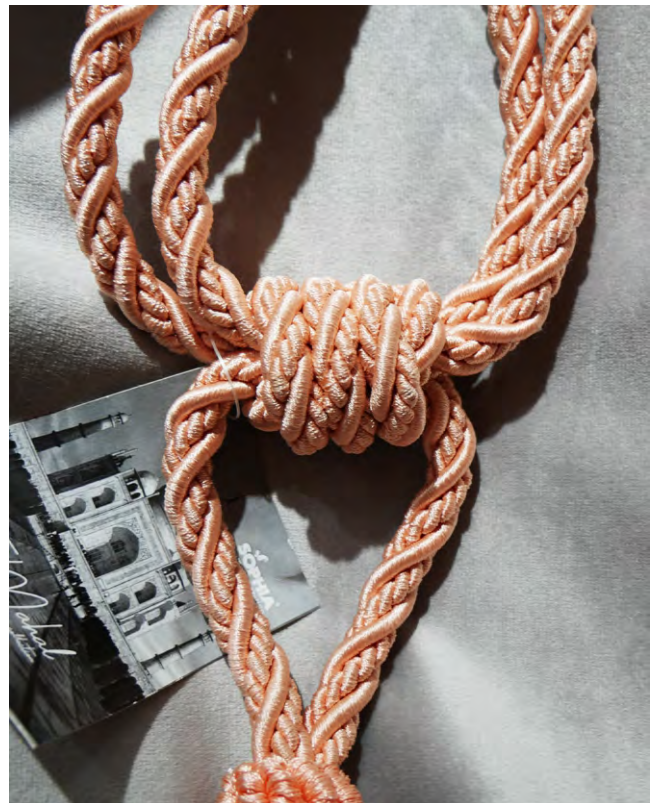

Composition: 20 % co, 50% pes, 30% vis

454551.9

TASSEL

Price: 18€/pc

Length: 80 cm

Composition: 20 % co, 50% pes,
30% vis

454575.9

TASSEL