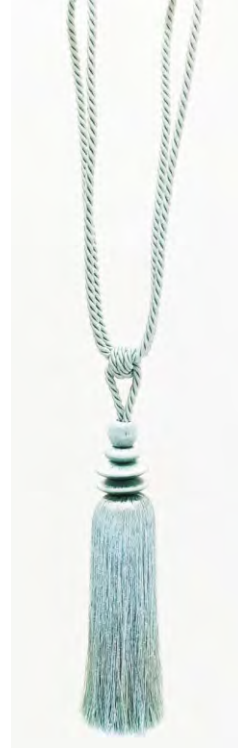

Composition: 100% polyester

430203.05

TASSEL

Price: 14€/pc

Length: 69 cm

Composition: 100% polyester

430241.07

TASSEL

Price: 22€/pc

Length: 80 cm

Composition: 100% polyester

430173.11

TASSEL

Price: 22€/pc

Length: 78 cm

Composition: 100% polyester

430166.11

TASSEL

Price: 22€/pc

Length: 83 cm

Composition: 100% polyester

430142.11

TASSEL

Price: 22€/pc