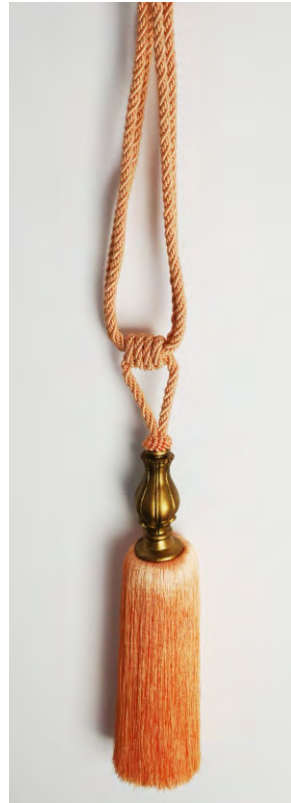

430210.05

TASSEL

Price: 14€/pc

Length: 70 cm

Composition: 100% polyester

430197.07

TASSEL

Price: 22€/pc

Length: 80 cm

Composition: 100% polyester

430180.11

TASSEL

Price: 18€/pc

Length: 80 cm

Composition: 20 % co, 50% pes,
30% vis

454568.9