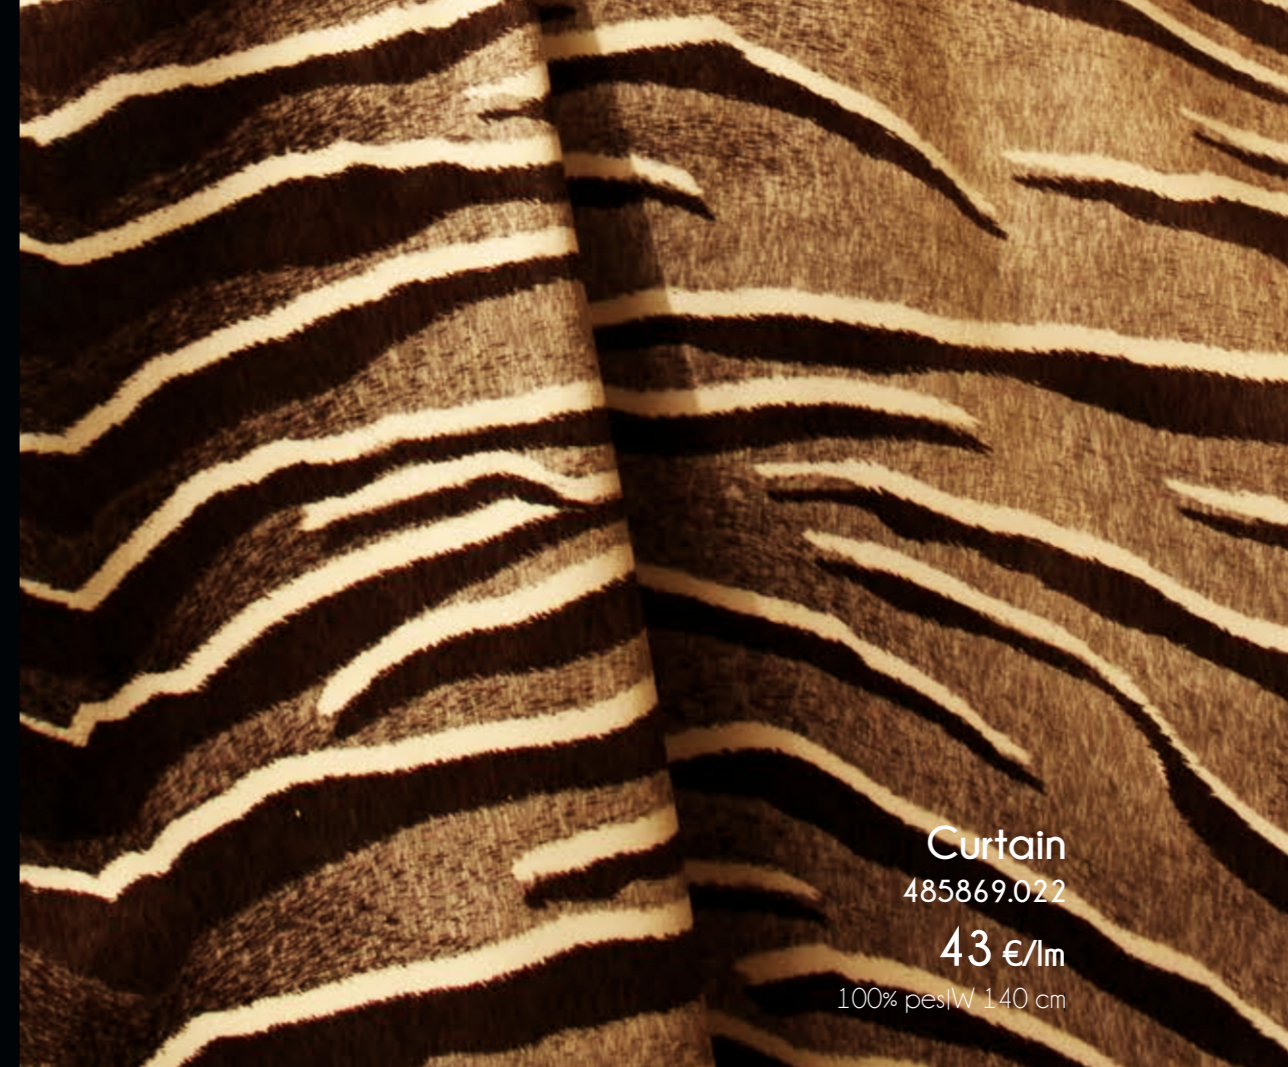

45 €/m
100% pes/W 280 cm

Sheer
310833.023

45 €/m
100% pes/W 280 cm

ANDALUSIA

collection

SIERRA LEONE

collection

Curtain
485869.022
43 €/lm
100% pesIW 140 cm